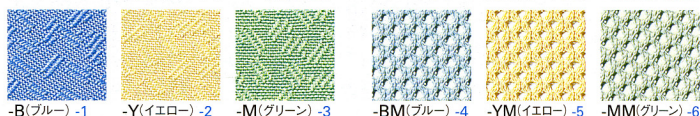

張地バリエーション

(クロススクリーン: 再生ポリエステル55%、防炎加工) (メッシュスクリーン: 再生ポリエステル100%、防炎加工)

オプション

支柱(円盤ベースタイプ)
44-0155-0
ECS-15P (H1500用)
¥8,085 (¥7,700)

支柱(アジャスタータイプ)
44-0157-0
ECS-15PA (H1500用)
¥6,510 (¥6,200)

44-0156-0
ECS-18P (H1800用)
¥8,400 (¥8,000)

※増連タイプを単体で使用する場合に、ご利用ください。

44-0158-0
ECS-18PA (H1800用)
¥6,825 (¥6,500)

※パネルをL型で配置し、円盤ベースを使わない場合に、ご利用ください。