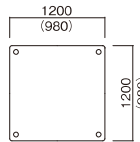

FED

テーブル FED-1890K-MW

FED-0909K-IV

FED-1890K-MW

FED-1890K-BW

H700

W900×D600
FED-0960K-□□
¥56,000

W900×D900
FED-0909K-□□
¥58,100

W1200×D1200
FED-1212K-□□
¥81,200

W1600×D600
FED-1660K-□□
¥73,600

W1600×D750
FED-1675K-□□
¥83,000

W1600×D900
FED-1690K-□□
¥85,200

W1800×D600
FED-1860K-□□
¥73,600

W1800×D750
FED-1875K-□□
¥83,000

W1800×D900
FED-1890K-□□
¥85,200

φ1200
FED-1200R-□□
¥90,000

W1200×D1200
FED-1212Q-□□
¥102,000

W1600×D600
FED-1660Q-□□
¥84,200

W1800×D600
FED-1860Q-□□
¥84,200

W1800×D780
FED-1878D-□□
¥94,400

W1800×D900
FED-1890HR-□□
¥94,400

※()内数値は脚間寸法です。

【共通仕様】