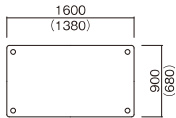

FED

テーブル FED-1890K-MW

FED-0909K-IV

FED-1890K-MW

FED-1890K-BW

H700

W900×D600
FED-0960K-□□
¥56,000

W900×D900
FED-0909K-□□
¥58,100

W1200×D1200
FED-1212K-□□
¥81,200

W1600×D600
FED-1660K-□□
¥73,600

W1600×D750
FED-1675K-□□
¥83,000

W1600×D900
FED-1690K-□□
¥85,200

W1800×D600
FED-1860K-□□
¥73,600

W1800×D750
FED-1875K-□□
¥83,000

W1800×D900
FED-1890K-□□
¥85,200

φ1200
FED-1200R-□□
¥90,000

W1200×D1200
FED-1212Q-□□
¥102,000

W1600×D600
FED-1660Q-□□
¥84,200

W1800×D600
FED-1860Q-□□
¥84,200

W1800×D780
FED-1878D-□□
¥94,400

W1800×D900
FED-1890HR-□□
¥94,400

※()内数値は脚間寸法です。

【共通仕様】