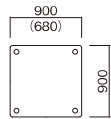

FED

テーブル FED-1890K-MW

FED-0909K-IV

FED-1890K-MW

FED-1890K-BW

H700

W900×D600
FED-0960K-□□
¥56,000

W900×D900
FED-0909K-□□
¥58,100

W1200×D1200
FED-1212K-□□
¥81,200

W1600×D600
FED-1660K-□□
¥73,600

W1600×D750
FED-1675K-□□
¥83,000

W1600×D900
FED-1690K-□□
¥85,200

W1800×D600
FED-1860K-□□
¥73,600

W1800×D750
FED-1875K-□□
¥83,000

W1800×D900
FED-1890K-□□
¥85,200

φ1200
FED-1200R-□□
¥90,000

W1200×D1200
FED-1212Q-□□
¥102,000

W1600×D600
FED-1660Q-□□
¥84,200

W1800×D600
FED-1860Q-□□
¥84,200

W1800×D780
FED-1878D-□□
¥94,400

W1800×D900
FED-1890HR-□□
¥94,400

※()内数値は脚間寸法です。

【共通仕様】