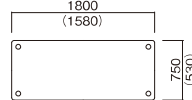

FED

テーブル FED-1890K-MW

FED-0909K-IV

FED-1890K-MW

FED-1890K-BW

H700

W900×D600
FED-0960K-□□
¥56,000

W900×D900
FED-0909K-□□
¥58,100

W1200×D1200
FED-1212K-□□
¥81,200

W1600×D600
FED-1660K-□□
¥73,600

W1600×D750
FED-1675K-□□
¥83,000

W1600×D900
FED-1690K-□□
¥85,200

W1800×D600
FED-1860K-□□
¥73,600

W1800×D750
FED-1875K-□□
¥83,000

W1800×D900
FED-1890K-□□
¥85,200

φ1200
FED-1200R-□□
¥90,000

W1200×D1200
FED-1212Q-□□
¥102,000

W1600×D600
FED-1660Q-□□
¥84,200

W1800×D600
FED-1860Q-□□
¥84,200

W1800×D780
FED-1878D-□□
¥94,400

W1800×D900
FED-1890HR-□□
¥94,400

※()内数値は脚間寸法です。

【共通仕様】