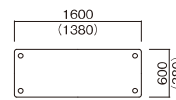

FED

テーブル FED-1890K-MW

FED-0909K-IV

FED-1890K-MW

FED-1890K-BW

H700

W900×D600
FED-0960K-□□
¥56,000

W900×D900
FED-0909K-□□
¥58,100

W1200×D1200
FED-1212K-□□
¥81,200

W1600×D600
FED-1660K-□□
¥73,600

W1600×D750
FED-1675K-□□
¥83,000

W1600×D900
FED-1690K-□□
¥85,200

W1800×D600
FED-1860K-□□
¥73,600

W1800×D750
FED-1875K-□□
¥83,000

W1800×D900
FED-1890K-□□
¥85,200

φ1200
FED-1200R-□□
¥90,000

W1200×D1200
FED-1212Q-□□
¥102,000

W1600×D600
FED-1660Q-□□
¥84,200

W1800×D600
FED-1860Q-□□
¥84,200

W1800×D780
FED-1878D-□□
¥94,400

W1800×D900
FED-1890HR-□□
¥94,400

※()内数値は脚間寸法です。

【共通仕様】