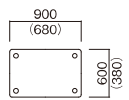

FED

テーブル FED-1890K-MW

FED-0909K-IV

FED-1890K-MW

FED-1890K-BW

H700

W900×D600
FED-0960K-□□
¥56,000

W900×D900
FED-0909K-□□
¥58,100

W1200×D1200
FED-1212K-□□
¥81,200

W1600×D600
FED-1660K-□□
¥73,600

W1600×D750
FED-1675K-□□
¥83,000

W1600×D900
FED-1690K-□□
¥85,200

W1800×D600
FED-1860K-□□
¥73,600

W1800×D750
FED-1875K-□□
¥83,000

W1800×D900
FED-1890K-□□
¥85,200

φ1200
FED-1200R-□□
¥90,000

W1200×D1200
FED-1212Q-□□
¥102,000

W1600×D600
FED-1660Q-□□
¥84,200

W1800×D600
FED-1860Q-□□
¥84,200

W1800×D780
FED-1878D-□□
¥94,400

W1800×D900
FED-1890HR-□□
¥94,400

※()内数値は脚間寸法です。

【共通仕様】