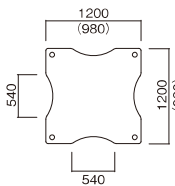

FED

テーブル FED-1890K-MW

FED-0909K-IV

FED-1890K-MW

FED-1890K-BW

H700

W900×D600
FED-0960K-□□
¥56,000

W900×D900
FED-0909K-□□
¥58,100

W1200×D1200
FED-1212K-□□
¥81,200

W1600×D600
FED-1660K-□□
¥73,600

W1600×D750
FED-1675K-□□
¥83,000

W1600×D900
FED-1690K-□□
¥85,200

W1800×D600
FED-1860K-□□
¥73,600

W1800×D750
FED-1875K-□□
¥83,000

W1800×D900
FED-1890K-□□
¥85,200

φ1200
FED-1200R-□□
¥90,000

W1200×D1200
FED-1212Q-□□
¥102,000

W1600×D600
FED-1660Q-□□
¥84,200

W1800×D600
FED-1860Q-□□
¥84,200

W1800×D780
FED-1878D-□□
¥94,400

W1800×D900
FED-1890HR-□□
¥94,400

※()内数値は脚間寸法です。

【共通仕様】