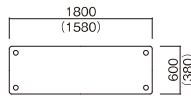

FED

テーブル FED-1890K-MW

FED-0909K-IV

FED-1890K-MW

FED-1890K-BW

H700

W900×D600
FED-0960K-□□
¥56,000

W900×D900
FED-0909K-□□
¥58,100

W1200×D1200
FED-1212K-□□
¥81,200

W1600×D600
FED-1660K-□□
¥73,600

W1600×D750
FED-1675K-□□
¥83,000

W1600×D900
FED-1690K-□□
¥85,200

W1800×D600
FED-1860K-□□
¥73,600

W1800×D750
FED-1875K-□□
¥83,000

W1800×D900
FED-1890K-□□
¥85,200

φ1200
FED-1200R-□□
¥90,000

W1200×D1200
FED-1212Q-□□
¥102,000

W1600×D600
FED-1660Q-□□
¥84,200

W1800×D600
FED-1860Q-□□
¥84,200

W1800×D780
FED-1878D-□□
¥94,400

W1800×D900
FED-1890HR-□□
¥94,400

※()内数値は脚間寸法です。

【共通仕様】