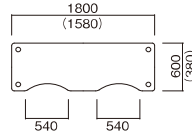

FED

テーブル FED-1890K-MW

FED-0909K-IV

FED-1890K-MW

FED-1890K-BW

H700

W900×D600
FED-0960K-□□
¥56,000

W900×D900
FED-0909K-□□
¥58,100

W1200×D1200
FED-1212K-□□
¥81,200

W1600×D600
FED-1660K-□□
¥73,600

W1600×D750
FED-1675K-□□
¥83,000

W1600×D900
FED-1690K-□□
¥85,200

W1800×D600
FED-1860K-□□
¥73,600

W1800×D750
FED-1875K-□□
¥83,000

W1800×D900
FED-1890K-□□
¥85,200

φ1200
FED-1200R-□□
¥90,000

W1200×D1200
FED-1212Q-□□
¥102,000

W1600×D600
FED-1660Q-□□
¥84,200

W1800×D600
FED-1860Q-□□
¥84,200

W1800×D780
FED-1878D-□□
¥94,400

W1800×D900
FED-1890HR-□□
¥94,400

※()内数値は脚間寸法です。

【共通仕様】