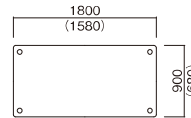

FED

テーブル FED-1890K-MW

FED-0909K-IV

FED-1890K-MW

FED-1890K-BW

H700

W900×D600
FED-0960K-□□
¥56,000

W900×D900
FED-0909K-□□
¥58,100

W1200×D1200
FED-1212K-□□
¥81,200

W1600×D600
FED-1660K-□□
¥73,600

W1600×D750
FED-1675K-□□
¥83,000

W1600×D900
FED-1690K-□□
¥85,200

W1800×D600
FED-1860K-□□
¥73,600

W1800×D750
FED-1875K-□□
¥83,000

W1800×D900
FED-1890K-□□
¥85,200

φ1200
FED-1200R-□□
¥90,000

W1200×D1200
FED-1212Q-□□
¥102,000

W1600×D600
FED-1660Q-□□
¥84,200

W1800×D600
FED-1860Q-□□
¥84,200

W1800×D780
FED-1878D-□□
¥94,400

W1800×D900
FED-1890HR-□□
¥94,400

※()内数値は脚間寸法です。

【共通仕様】