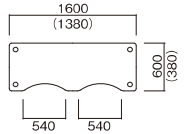

FED

テーブル FED-1890K-MW

FED-0909K-IV

FED-1890K-MW

FED-1890K-BW

H700

W900×D600
FED-0960K-□□
¥56,000

W900×D900
FED-0909K-□□
¥58,100

W1200×D1200
FED-1212K-□□
¥81,200

W1600×D600
FED-1660K-□□
¥73,600

W1600×D750
FED-1675K-□□
¥83,000

W1600×D900
FED-1690K-□□
¥85,200

W1800×D600
FED-1860K-□□
¥73,600

W1800×D750
FED-1875K-□□
¥83,000

W1800×D900
FED-1890K-□□
¥85,200

φ1200
FED-1200R-□□
¥90,000

W1200×D1200
FED-1212Q-□□
¥102,000

W1600×D600
FED-1660Q-□□
¥84,200

W1800×D600
FED-1860Q-□□
¥84,200

W1800×D780
FED-1878D-□□
¥94,400

W1800×D900
FED-1890HR-□□
¥94,400

※()内数値は脚間寸法です。

【共通仕様】