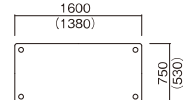

FED

テーブル FED-1890K-MW

FED-0909K-IV

FED-1890K-MW

FED-1890K-BW

H700

W900×D600
FED-0960K-□□
¥56,000

W900×D900
FED-0909K-□□
¥58,100

W1200×D1200
FED-1212K-□□
¥81,200

W1600×D600
FED-1660K-□□
¥73,600

W1600×D750
FED-1675K-□□
¥83,000

W1600×D900
FED-1690K-□□
¥85,200

W1800×D600
FED-1860K-□□
¥73,600

W1800×D750
FED-1875K-□□
¥83,000

W1800×D900
FED-1890K-□□
¥85,200

φ1200
FED-1200R-□□
¥90,000

W1200×D1200
FED-1212Q-□□
¥102,000

W1600×D600
FED-1660Q-□□
¥84,200

W1800×D600
FED-1860Q-□□
¥84,200

W1800×D780
FED-1878D-□□
¥94,400

W1800×D900
FED-1890HR-□□
¥94,400

※()内数値は脚間寸法です。

【共通仕様】